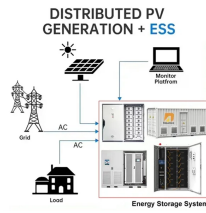

Maldives Optical Line Terminal 2 5G

Explore our range of high-quality GPON, EPON, and XG(S)PON OLT products. Find the perfect Optical Line Terminal solutions for your network needs.