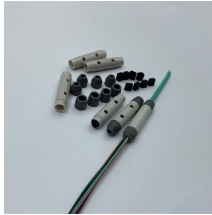

By combining unique optical design capabilities with superior grating technology, Ibsen supplies compact, OEM spectrometers for applications such as UV, VIS, NIR, Raman, OCT, and fiber sensing.

Spectrum data can be acquired by guiding measurement light into a mini-spectrometer through an optical fiber and transferring the measured results to a PC via the USB connection. This ...

The transportable Virsa analyser is ideal for developing clinical applications of Raman spectroscopy. It is available with a clinically ready fibre-optic probe that is suitable for research in a clinic or operating ...