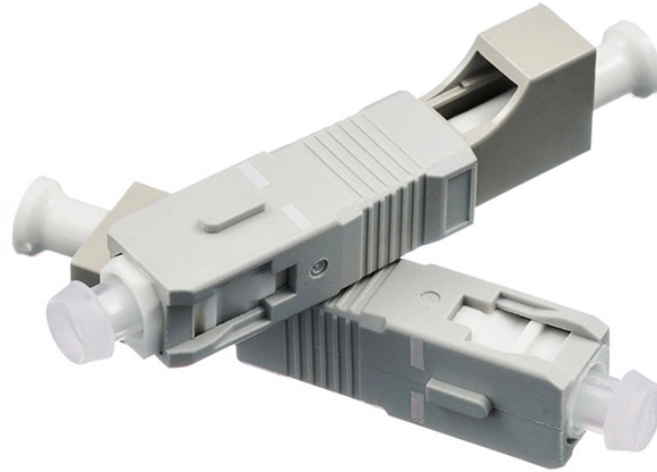

Malaysia OLT Optical Line Terminal 800G

Malaysia OLT Optical Line Terminal 800G

The UF-OLT from Ubiquiti is an optical line terminal with eight GPON SFP ports and two SFP+ ports offers enhanced connectivity with support for up to 1024 concurrent clients at distances of up to 20 km.

Tenda Optical line terminals, also called optical line terminations (OLTs), serve as endpoints for passive optical networks (PONs).

Product Description 8Port GPON Optical Line Terminal (Model: UF-OLT) Dimensions: 442.4 x 285.6 x 43.7 mm (17.42 x 11.24 x 1.72") Weight: 4.40 kg (9.70 lb) (with Mount Brackets):4.495 kg (9.91 lb)

Our SDX 6000 Series of software-defined optical line terminals (OLTs) consists of open and disaggregated access devices that support a broad range of PON standards, including 10G Combo ...

Explore our range of high-quality GPON, EPON, and XG (S)PON OLT products. Find the perfect Optical Line Terminal solutions for your network needs.

AN-E-OLT8000 GEAPON OLT uses modular scalable design and all modules - including all of power supply, heat dissipation fan, dust screen, PON uplink cards, control cards and other are plug-in type ...

It can satisfy long-distance optical fiber access requirement on ...