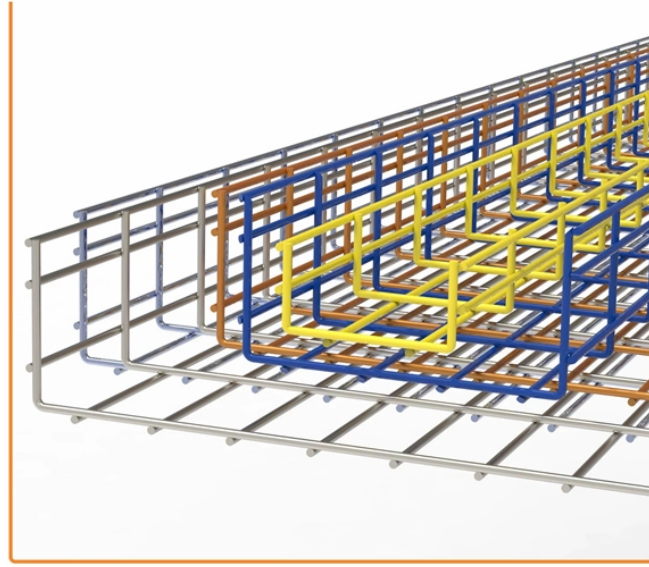

Malaysia Mechanical and Electrical Fireproof Cable Trays