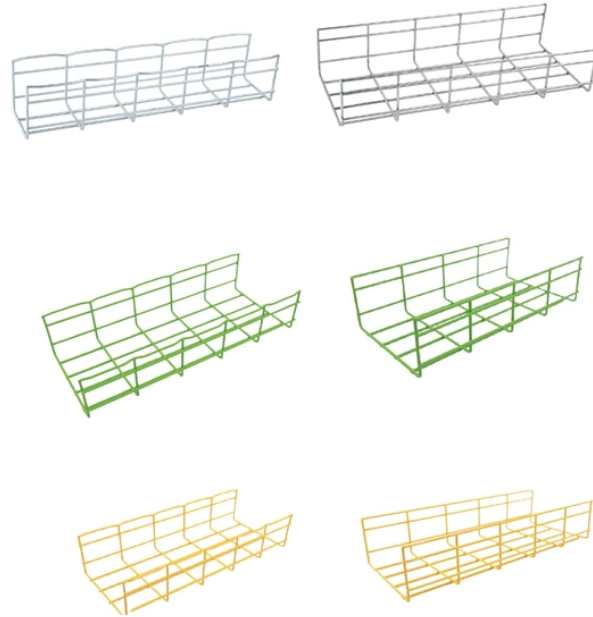

## Malaysia Flame-Retardant Fiberglass Cable Tray Models

These FRP ladder and FRP Cable Tray are engineered using special formulated fire retardant resin system and perfect fiberglass composition in order to meet the most aggressive environments such ...

MP Husky Fiberglass Cable Tray is available in both polyester and vinylester resin systems. They are manufactured to meet ASTM E-84, Class 1 Flame Rating and self-extinguishing requirements of ...

Redefine industrial and commercial cable management with FRP cable ladders and trays. Get reliable and cost-effective solutions for long-lasting cable management.

The TRUGRID® Cable Support System is designed and manufactured to eliminate the endless problems faced by plant engineers using conventional cable support systems made from galvanised ...

Types of Fiberglass Cable Tray A fiberglass cable tray is a vital component in modern electrical and telecommunications infrastructure, providing a durable, non ...

Types of Fiberglass Cable Tray A fiberglass cable tray is a vital component in modern electrical and telecommunications infrastructure, providing a durable, non-conductive, and corrosion-resistant ...