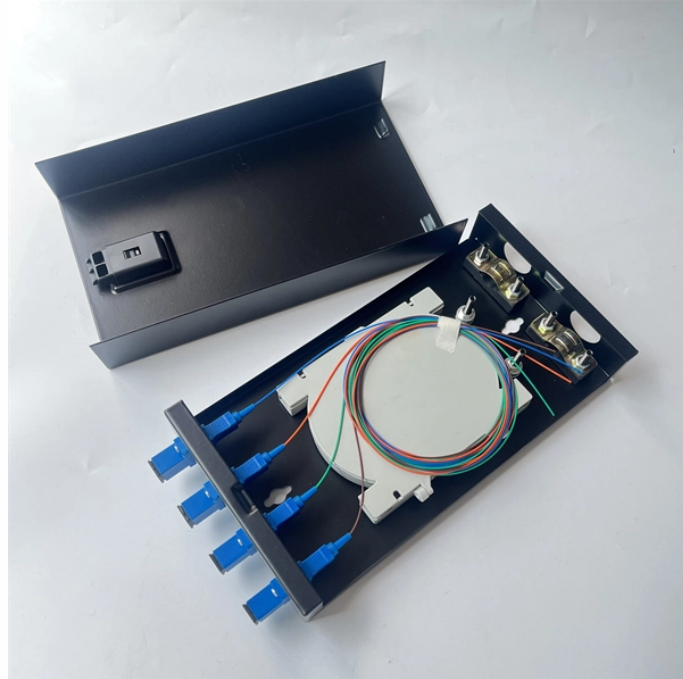

Malaysia Cable Tray Manufacturers