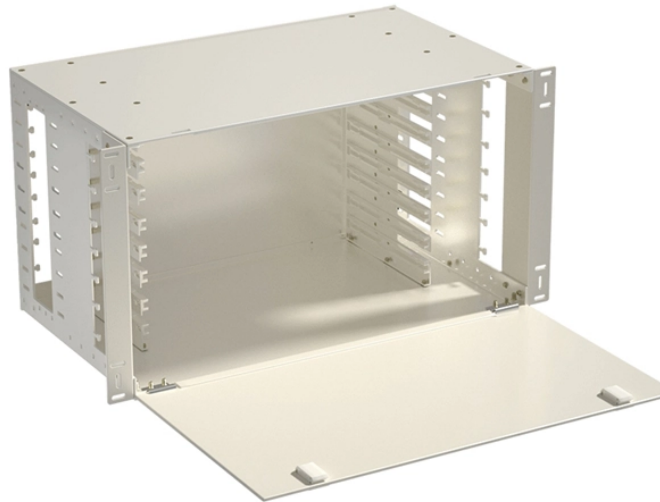

## Malawi Molded Energy-Saving Cable Trays

Being one of the leading Electrical Cable Tray Manufacturers in Malawi, we work for customer satisfaction and design and deliver the standard and customized range accordingly. We have a ...

Energy saving molded cable trays are designed to reduce energy consumption and resource waste through structural optimization and functional design. They utilize a mold-press forming process, ...

We offer Cable Tray in Malawi in different specifications at competitive market prices. Our range is customized and passes stringent quality tests, before reaching the market.

Discover high-quality molded cable trays for efficient cable management. Durable, versatile, and ideal for any installation. Optimize your space today!

Molded cable tray is a form of energy-saving cable tray, which now not solely reduces the weight of the cable tray, however additionally improves its energy and load potential via a different molding ...