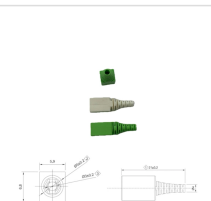

We offer Cable Tray in Malawi in different specifications at competitive market prices. Our range is customized and passes stringent quality tests, before reaching the market.