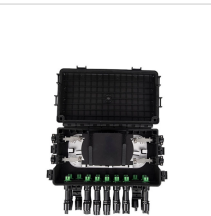

Looking to buy a Cable Trays Fittings in Malawi? Jeetmull Jaichandlall (P) Ltd. is one of the trustworthy Cable Trays Fittings Manufacturers in Malawi that is here to fulfill all your wire mesh and netting tools ...