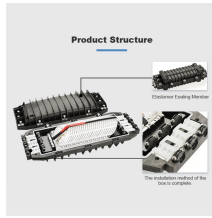

Malawi Hollow Cable Tray Construction

Malawi Hollow Cable Tray Construction

Explore all types of cable trays—ladder, perforated, basket, solid, and channel. Learn their uses, materials, pros, cons, and key differences.

Mark the location of installation and install the approved cable tray, trunking or ladder as per specifications, shop drawings and site requirements for individual cases like slab or wall etc.

After the steel cable tray has been manufactured and assembled, the entire tray is immersed in a bath of molten zinc, resulting in a coating of all surfaces, as well as all edges, holes and welds.