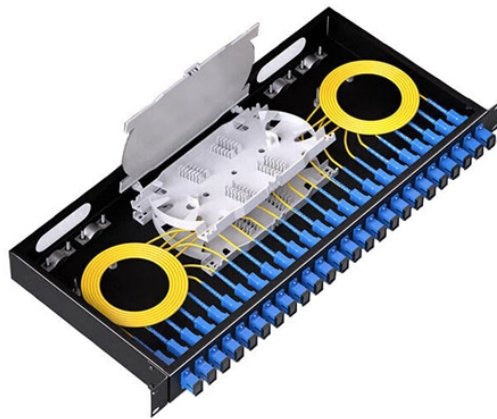

## Making of Mobile Power Distribution Boxes on Construction Sites

## Making of Mobile Power Distribution Boxes on Construction Sites

That's where temporary power distribution systems step in as your unsung heroes. Think of them as the circulatory system of your job site – mobile distribution boxes pumping power where ...

Named for the way power cables extend outward like spider legs, these boxes offer a reliable and efficient solution for temporary power distribution in environments without permanent...

Temporary job sites don't always come with permanent power and that's where a spider box comes in. These portable power distribution units allow ...

work requires electrical power for many purposes. However, exposure to weather, frequent relocation, rough use and other conditions not normally encountered with conventional wiring systems ...

A temporary power distribution box (TPDB), often called a spider box, functions as a portable electrical hub that centralizes and protects power distribution on a job site. This device ...