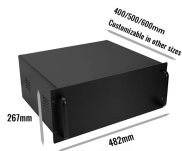

Securely manage job site power. Build a compliant temporary distribution box, detailing component sizing, critical grounding, and wiring integrity.

Have you ever been frustrated by a lack of power available at your job sites? Look no further than this custom designed Temp Power Box to handle all your needs. Including a parts list to ...