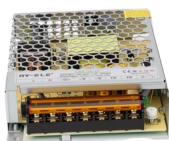

Maintenance Optical Distribution Box with 6 Cores

Maintenance Optical Distribution Box with 6 Cores

Linkwell's Fiber Termination Box provides a high-density wall-mounted solution for next-generation networks, which aims to provide and manage maximum numbers of fiber terminations in a ...

6 Cores Fiber Distribution Box FDB-106B IP-55 SC Connector PLC Splitter Fiber Distribution box (FDB), known as optical Distribution box (ODB) as well, is a compact fiber management product of small size.

The HTB8009 6 Ports FTTH Termination Box is a compact, multi-functional distribution enclosure specially designed for final fiber termination at the user end in fiber-to-the-home (FTTH) ...

The distribution box can hold 6 cores termination and install 1×4 fiber optic splitter to distribute optical cable and split optical signal.

FBR-11606 Fiber-Optic Distribution Box, 6-Core is a high quality product by Bud Industries used for electronic enclosure applications.

We offer a wide range of 1-24 core FDB boxes and ODF cabinets for indoor/outdoor FTTH deployment. Durable, IP65 rated, and easy to install. Browse our models and get a wholesale quote.