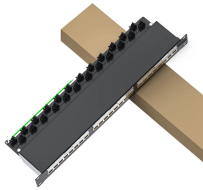

Maintenance Optical Distribution Box with 6 Cores

Maintenance Optical Distribution Box with 6 Cores

Linkwell's Fiber Termination Box provides a high-density wall-mounted solution for next-generation networks, which aims to provide and manage maximum numbers of fiber terminations in a ...

6 Cores Fiber Distribution Box FDB-106B IP-55 SC Connector PLC Splitter Fiber Distribution box (FDB), known as optical Distribution box (ODB) as well, is a compact fiber management product of small size.

This section describes how to regularly maintain the devices in the optical fiber distribution box, including checking the grounding and locking of the devices to ensure device safety and stability.

Manufactured from high-quality UV-resistant plastic, the box provides reliable protection against dust, moisture, and environmental exposure. Its internal turnover structure simplifies installation and ...

The HTB8009 6 Ports FTTH Termination Box is a compact, multi-functional distribution enclosure specially designed for final fiber termination at the user end in fiber-to-the-home (FTTH) ...

The distribution box can hold 6 cores termination and install 1×4 fiber optic splitter to distribute optical cable and split optical signal.