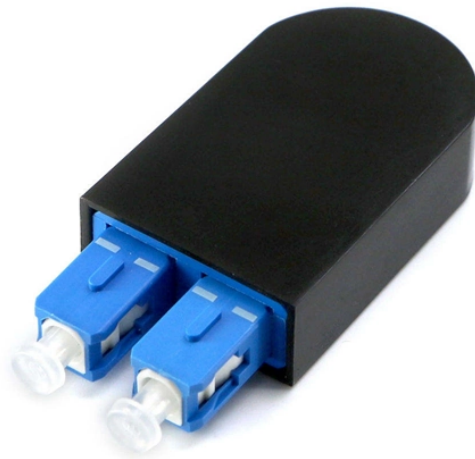

Maintenance Optical Distribution Box with 6 Cores

Maintenance Optical Distribution Box with 6 Cores

Linkwell's Fiber Termination Box provides a high-density wall-mounted solution for next-generation networks, which aims to provide and manage maximum numbers of fiber terminations in a ...

6 Cores Fiber Distribution Box FDB-106B IP-55 SC Connector PLC Splitter Fiber Distribution box (FDB), known as optical Distribution box (ODB) as well, is a compact fiber management product of small size.

This section describes how to regularly maintain the devices in the optical fiber distribution box, including checking the grounding and locking of the devices to ensure device safety and stability.

Manufactured from high-quality UV-resistant plastic, the box provides reliable protection against dust, moisture, and environmental exposure. Its internal turnover structure simplifies installation and ...

The HTB8009 6 Ports FTTH Termination Box is a compact, multi-functional distribution enclosure specially designed for final fiber termination at the user end in fiber-to-the-home (FTTH) ...

The distribution box can hold 6 cores termination and install 1×4 fiber optic splitter to distribute optical cable and split optical signal.