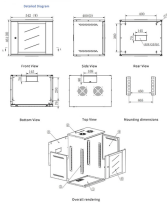

We carry a vast selection of fiber optic products including bulk fiber cables and have an extensive selection of tools and products to optimize your fiber cable management and protection capabilities.