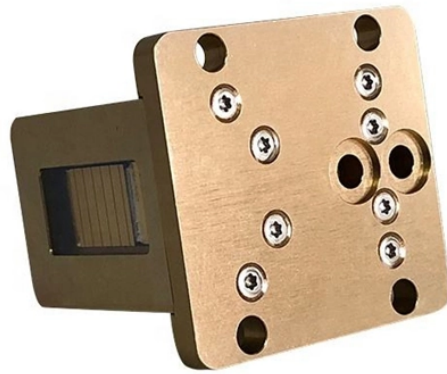

MPO24-pin aviation connector

MPO24-pin aviation connector

Connectors secure with a quarter turn when mated, yet unlock and pull apart with minimal force. All have the same pin and socket configurations as MIL-DTL-26482, so they are compatible with other ...

LoRa handheld portable base station

The MPO-24 connector is roughly the same size as an SC connector but can provide up to 24 times the density, thereby providing significant space and cost savings. Additionally, it offers consistent user ...

The MPO 24-pin connector is probably the most cost-effective way to apply duplex and parallel optics, providing 24 pins in one connector, higher density than 3 MPO 8-pin or 2 MPO 12-pin ...

Mouser offers inventory, pricing, & datasheets for MPO 24 Fiber Fiber Optic Cable Assemblies.

It features premium single mode MPO-24 female connectors and an optical cable for optimal performance. The MPO-24 connector is roughly the same size as an SC connector but can provide ...

MPO connectors use a “barrel sleeve” adapter that simply holds one male and one female MPO “plug” together. The male guide pins fit into the female holes to ensure precise fiber alignment.