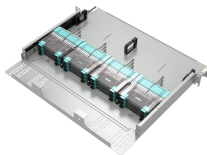

LoRa handheld portable base station

The MPO-24 connector is roughly the same size as an SC connector but can provide up to 24 times the density, thereby providing significant space and cost savings. Additionally, it offers consistent user ...

It features premium single mode MPO-24 female connectors and an optical cable for optimal performance. The MPO-24 connector is roughly the same size as an SC connector but can provide ...

MPO connectors use a “barrel sleeve” adapter that simply holds one male and one female MPO “plug” together. The male guide pins fit into the female holes to ensure precise fiber alignment.

The MPM24-MPM3080M3Z-1 from L-com is a breakout conversion cable that comes with a MPO24 (w/ pins) to 3xMPO8 (w/ pins) connector configuration. This aqua blue fiber optic cable with 24 fibers ...

Aviation Connectors 5A, Lsgoodcare GX12-6 Metal Aviation Plug Kit, Including 10Pairs 6 Pin 12MM Plug Thread Male Female Panel Socket and 10Pcs Aviation Plugs Cap

MPO connector is designed for high-density transmission and space-saving applications. Each individual connector contains 8, 12 or 24 strands of fiber through an MT ferrule, which provides quick and ...