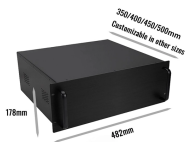

Apple announced the M1 at its November 2020 "One More Thing" event. It was used in consumer-grade devices like the MacBook Air, Mac mini, iPad Air 5, iPad Pro, and 24-inch iMac. In late 2021, the...