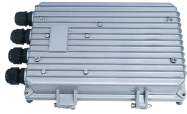

The Wireless web test browses 25 popular websites. Configuration tested: Apple M1 chip, 8-core GPU, 8GB memory, 512GB storage. Testing conducted by Apple in October 2020 using preproduction ...