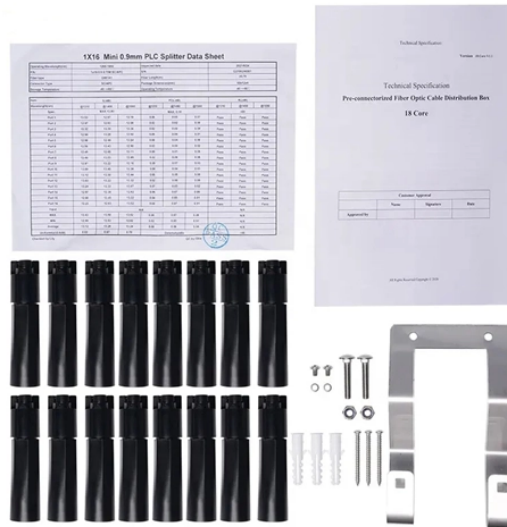

Luxembourg Integrated Container Rack IK10 Inquiry

Luxembourg Integrated Container Rack IK10 Inquiry

Configure your emergency and safety lighting in just a few steps. This surface-mounted housing offers ILD luminaires a high level of protection from water, dust and impact. It satisfies the requirements of ...

Understanding the nuanced differences between IK07, IK08, IK09, and IK10 ratings is essential for informed decision-making regarding impact protection. Each rating caters to specific ...

Ensure IK10 compliance with Sebert Group. We test impact resistance up to 20 joules using IEC 62262 hammer and pendulum methods.

The combination of the low profile junction box trim DRD2TRJS and IK10-rated DRD2M LED module recessed mounted into a ceiling makes it almost impossible to land a knockout blow to ...

Container Enquiry * Indicates a required field
Container Number *