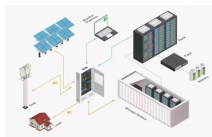

Explore a wide range of our Qsfp28 Switch selection. Find top brands, exclusive offers, and unbeatable prices on eBay. Shop now for fast shipping and easy returns!