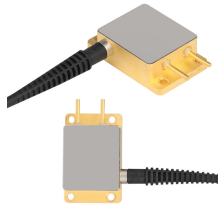

Distribuimos cableado estructurado para redes de telecomunicaciones. Productos para redes, cable de cobre, gabinetes, sistemas de video vigilancia, equipo activo y fibra óptica en El Salvador.