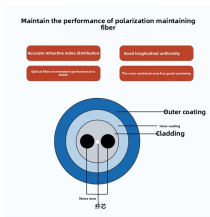

Low-noise fiber optic panel overseas warehouse

Buy premium Fiber Optic Patch Panels - unloaded or pre loaded. Choice of 8, 12 & 24 ports fiber panels for multimode and singlemode fiber cable. Shop now.