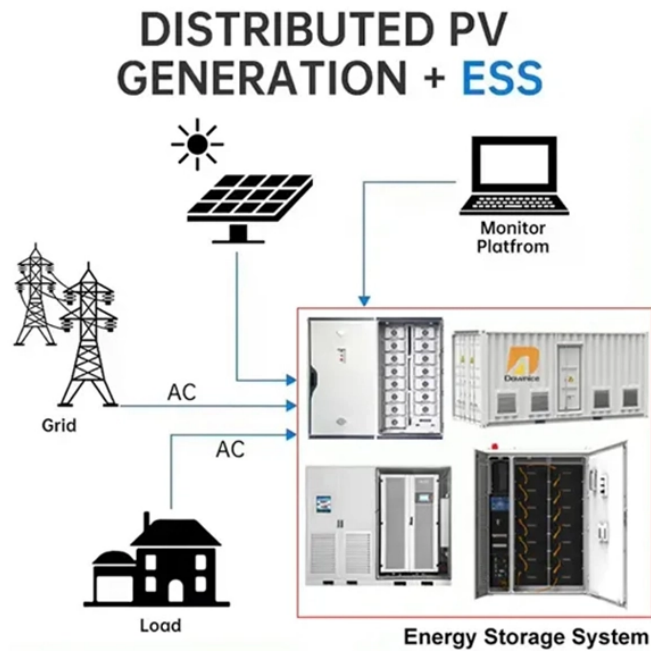

Low-loss cabling systems in Japanese data centers

Overview

In contrast to the many limitations inherent in point-to-point connections, structured cabling — or the use of smaller standardized subsystems — allows easier individual connections to be found, moved, and managed. Sumitomo Electric Industries, Ltd. has improved the transmission loss of terrestrial optical fiber cables using PureAdvance™-110, a pure-silica-core, low-loss, large effective-area (Aeff) fiber. These cables have been selected for a data center interconnect (DCI) project, and the delivery has. Computec has been designing, implementing, and testing robust structured cabling systems for more than 19 years in Asia. We provide a wide array of services ranging from CATV (common antenna TV) system design and installation to maintenance management.