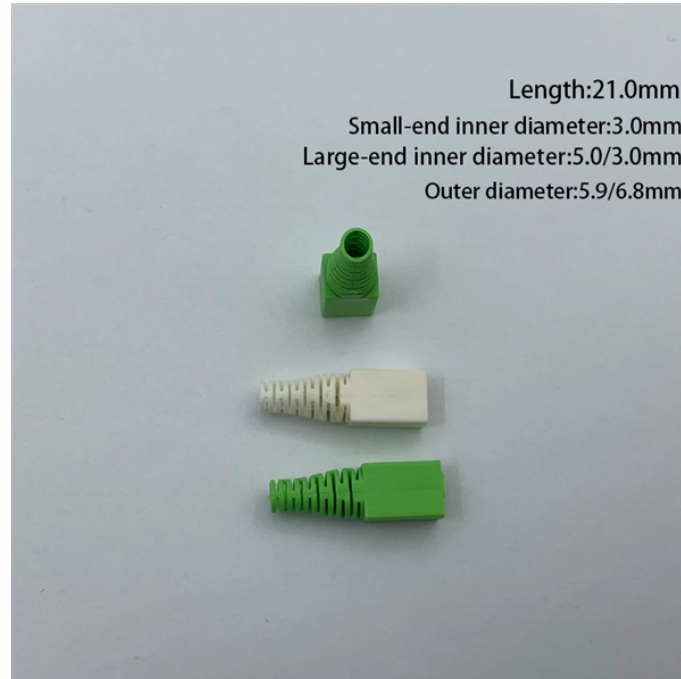

Low-loss PoE switches for power systems