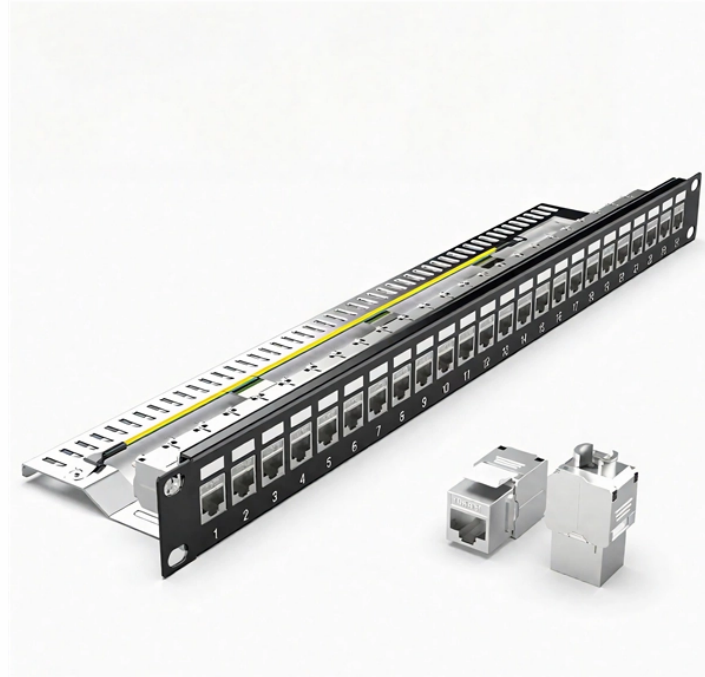

## Local temperature resistant SC fiber optic connectors from Ireland

Discover Amphenol FOP's SC fiber optic connectors - precision-machined, dust-resistant, and available in simplex/duplex formats for reliable telecom, datacom, and FTTx links.

The XP Fit Plus is a pre-polished, pre-assembled connector compatible with the standard SC connector. In place of epoxy, an internal mechanical grip gently but effectively holds the fibre in place and can ...

Discover rugged IP67 OPT fiber connectors (SC, LC duplex, MPO) for outdoor use. Waterproof housings, wide cable compatibility, and easy field assembly for harsh environments.

DIAMOND SA offers high temperature fiber optic interconnects designed for extreme thermal environments. Ensure stable performance, durability, and signal integrity beyond standard limits.