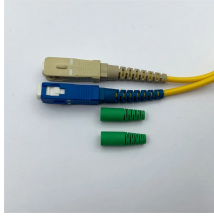

Local temperature resistant SC fiber optic connectors from Ireland

Anixter is your source for Fiber Optic Connectors products.