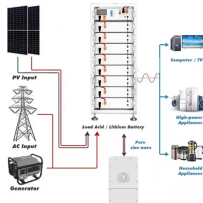

Our Splice Units are small-sized and good for managing fiber-optic cables inside enclosures.

“The cables will be supplied by our member company Elektrokomplektas UAB and manufactured by our international Partner Supplier Prysmian Group. It is a win-win situation and a mark of our excellent ...