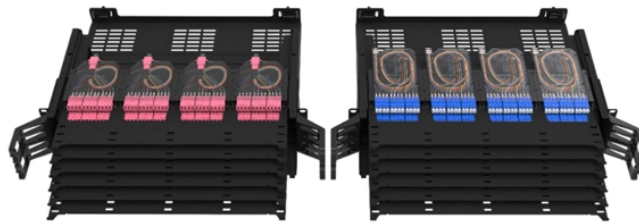

Lithuanian construction site electrical distribution box brands

Lithuanian construction site electrical distribution box brands

In our service portal, we offer a wide selection of construction site power distribution units in various sizes and configurations to meet the needs o...

Electrical equipment for construction site. Cear manufactures construction site electrical equipment such as construction site panels, medium voltage junction boxes, distribution kiosks and temporary tunnel ...

Find your distribution enclosure easily amongst the 112 products from the leading brands (RITTAL, BOPLA, ROSE, ...) on DirectIndustry, the industry specialist for your professional purchases.

From decentralized energy, signal and data distribution to distribution boxes for smart buildings, we offer the right solution. We mount any electronics in the manifolds! All options are open here, and the ...