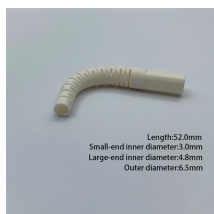

We are a one-stop shop for top-notch Electrical Cable Tray in Lithuania. Our cable trays are manufactured from robust materials and rigorously tested to ensure they can withstand even the ...

Vergokan cable trays and cable trunking provide the ideal answer for concealing and protecting cables and all kinds of wiring. Cable trays and trunking are available in various widths, heights and sheet ...

Metal elbows for cable trays are an essential component in electrical installations, ensuring safety, durability, and aesthetic appeal. They are an excellent choice for industrial, commercial, and ...

This guide outlines the key factors to consider when selecting a cable tray elbow, helping engineers, electricians, and project managers make informed decisions based on material ...

Beli Kabel Elbow Tray/Cable Tray Elbow/Cable Tray Siku 50x50 Elektro Plat 1.2 Material SPHC Terbaru Harga Murah di Shopee. Ada Gratis Ongkir, Promo COD, & Cashback.