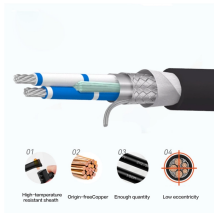

Lithuanian Professional Network Cabinets

Premium-Line Server Cabinets are available in standard 19", 600 x 800, 800 x 800 sizes, but not limited to these two options of size. We mainly supply the 27U, 32U, 37U, 42U types. The front door is ...

Operates as a branch of the Lithuanian Norwegian Chamber of Commerce and provides a networking platform for Lithuanian professionals, academics, entrepreneurs, and other active society members ...

Senator baltic designs, manufactures and assembles cabinet furniture. We do not limit ourselves with standard solutions, therefore we provide non-standards offers according to your needs.