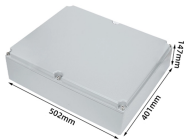

Lithuanian Integrated Power Cabinet 47U

Lithuanian Integrated Power Cabinet 47U

47U FI CABINETS Height: 2308mm 47U 600mm x 1000mm FI Server Cabinet 47U 600mm x 1200mm FI Server Cabinet

47U 19" DataCenter Rack cabinet measuring 800 x 1200 x 2212 mm created and ...

Dimensions: 42/47U 600 or 800x1000/1100/1200 mm • Ready for cold / hot corridor containment. • Ample variety of accessories. • Maximum inner space for servers. • Professional cable management ...

47U rack enclosure with 800 mm width houses, organizes and secures rack equipment in high-density server and IT networking areas. SmartRack® 47U server rack is designed for network wiring closets, ...

↓ Technical Data Sheet ↓ Description Additional information 19" Rack Cabinet SERVER Series 47U, depth 1000 mm, disassembled, with accessories

Featuring lithium-ion batteries, integrated thermal management, and smart BMS technology, these cabinets are perfect for grid-tied, off-grid, and microgrid applications.

Buy State Grid 47U Power Distribution Equipment Cabinet Industrial Monitoring and Integrated Communication Network Server Cabinet at Aliexpress for . Find more 1420, 153713 and 1537 ...

Space saving design for narrow aisles. The CR1067 server rack is specifically designed to give a universal mounting platform for all standard-sized 19" rack mountable device. The CR1067 server ...