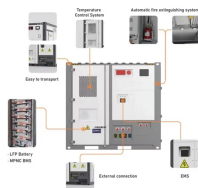

Choose from our selection of ladder cable trays, including cable and hose trays, heavy duty open cable and hose carriers, and more. Same and Next Day Delivery.