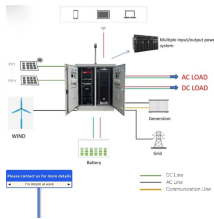

Start designing with cable trays by Chalfant Manufacturing today! Find out more about our products and systems for a wide range of applications.