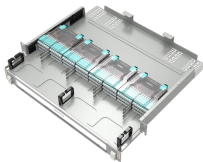

This section provides an overview for delivery boxes as well as their applications and principles. Also, please take a look at the list of 9 delivery box manufacturers and their company rankings.

Choosing the right distribution box is essential for ensuring safety and efficiency in your industrial or commercial operations. Reliable equipment not only enhances productivity but also ...