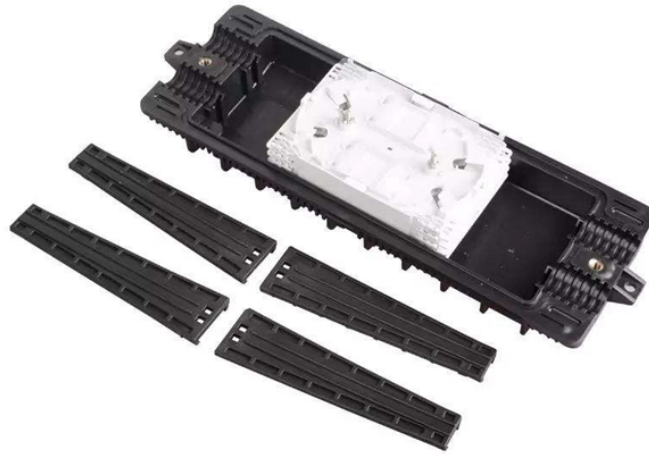

List of Distribution Box Models and Brands