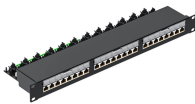

SURAILEC 2-Pack Under Cabinet Hardwired Power Strip, 16-Inch, Angled Trapezoid Design, 2×20A TR Outlets with USB-A & USB-C, Expandable Modular System, Pre-Wired for Easy Installation, ETL ...

This strip looks nice and would work very well in an office or kitchen where you want multiple outlets, but the receptacles are too close together. Especially trying to chain multiple strips together, which is ...

Its easy-mount end caps make for easy and quick installation without the use of clips. Can be direct wired with the use of a direct wire box or plugged directly into an outlet.

Describes the specific internal wiring configuration of a device. Trust in quality and compliance. Use this filter to find products that have undergone thorough testing and evaluation to ensure they meet the ...