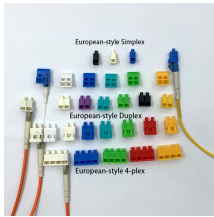

Lex Products offers a full range of portable power distribution units including boxes, boards and panels, specifically engineered for indoor and outdoor use.