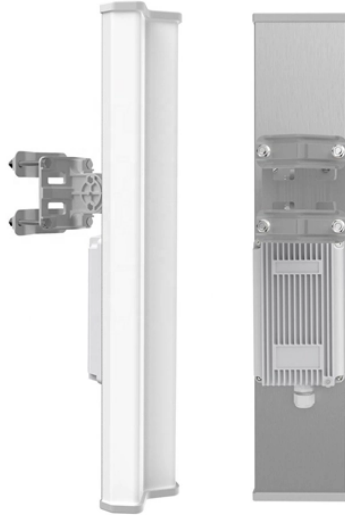

Lighting Distribution Box Box Body