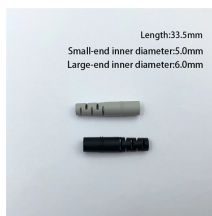

Keep up to 4 chains of MaxLite LED light bars secure and well-connected with the MaxLite MLSDLB-DBOX distribution box. This compact junction box allows for hardwired connections even in damp ...