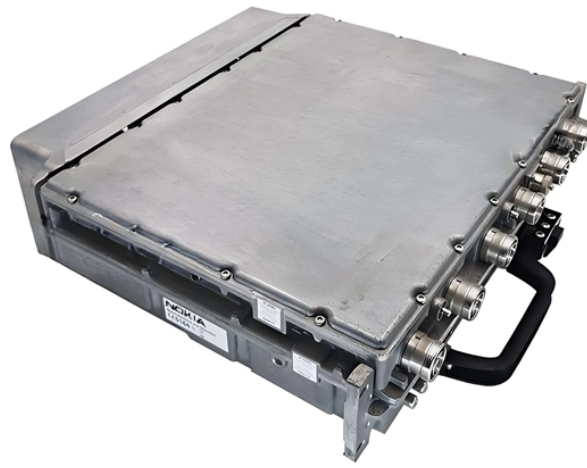

Light-up Miniature Busbar

Light-up Miniature Busbar

Blue Sea Systems BusBars distribute positive wires or collect negative returns. They range in capacity from 100A to 600A, with a variety of terminal stud configurations.

Marine Bus Bar 12V 150A 1/4" Stud Power Distribution Block, Buckle Designed Bottom Battery Busbar, Automotive Buss Bar 12v for Car, Boat and Solar Wiring (Black+Red)

At just over 4" in length, Pacer's mini bus bar is great for use in cramped applications where limited space is an issue. Each Pacer mini bus bar is rated for 100 amps continuous power and is made ...

Shop terminal blocks, barrier strips, and DC bus bars including mini and high amp PowerBar and MaxiBus models, plus 4 to 20 circuit blocks with covers for tidy marine, vehicle, RV, and bench wiring.

Lightweight, easy to machine, and corrosion resistant—all with material certificates for traceability. Choose from our selection of bus bars, including over 650 products in a wide range of styles and ...

Blue Sea Systems BusBars distribute positive wires or collect negative returns. They range in capacity from 100A to 600A, with a variety of terminal stud configurations.

Altech has added a new line of UL489 Busbars to its product range with ratings of up to 115A. They are UL recognized for use with most of Altech's competitor's UL489 Miniature Circuit Breakers.