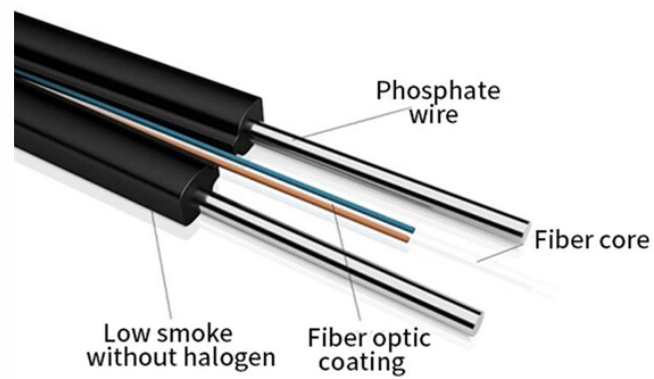

Light curtain module price