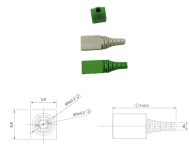

Get the best deals on Keyence Light Curtain when you shop the largest online selection at eBay . Free shipping on many items | Browse your favorite brands | affordable prices.