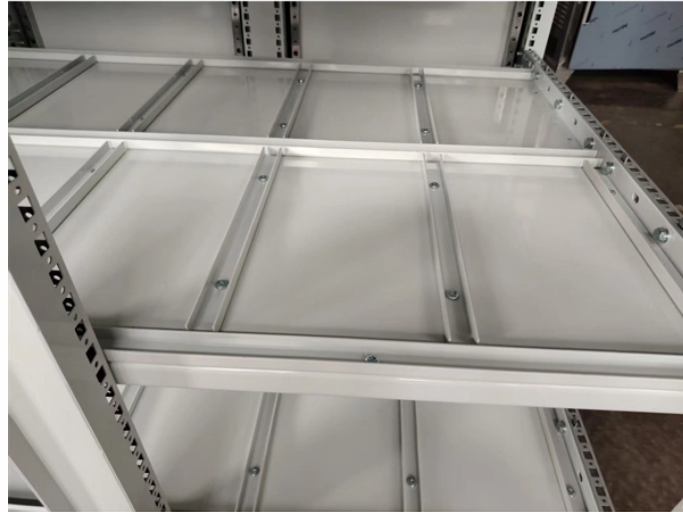

Light Fiber Terminal Box Brands

Light Fiber Terminal Box Brands

OTRANS strives to provide you with professional, reliable and comprehensive wall-mounted fiber optic terminal boxes. Material: High-quality ABS+PC plastic, ensuring high strength and resistance to UV ...

This post lists 8 fiber box manufacturers and suppliers in USA. Take a look at their list and obtain detailed information about them.

These adapter panels are available in different connector types such as LC UPC, SC UPC, LC APC, SC APC, ST, and MTP, ensuring compatibility with a wide range of fiber optic cables. We also offer ...

CommScope wall boxes offer efficient fiber connectivity. Easy installation, versatile sizes, and superior cable management.

6-Core FTTH Fiber Distribution Termination Box with 6 SC Adapters, IP65 Waterproof, Wall-Mount Enclosure for Residential/Commercial Fiber Optic Splicing & Management (with 6 SC Adapter)

Discover how to select the best fiber optic terminal box for data centers, campus fiber backbones, outdoor FTTH networks, and enterprise fiber systems. Learn how environment, capacity, ...

Leviton manufactures a wide variety of fiber optic enclosures for all your project needs, including rack- and wall-mount, 1RU to 10RU, zero-U, high density, and application-specific models.