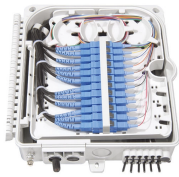

Shop for Light Boxes in Drawing Supplies. Buy products such as KOBAIBAN Ultra-thin A4 LED Light Box Tracer, Artcraft Tracing Light Board, Stepless Dimming Tracing Light Pad for DIY Diamond ...

Get the best deals on Drawing Light Board and find everything you'll need to make your crafting ideas come to life with eBay . Fast & Free shipping on many items!