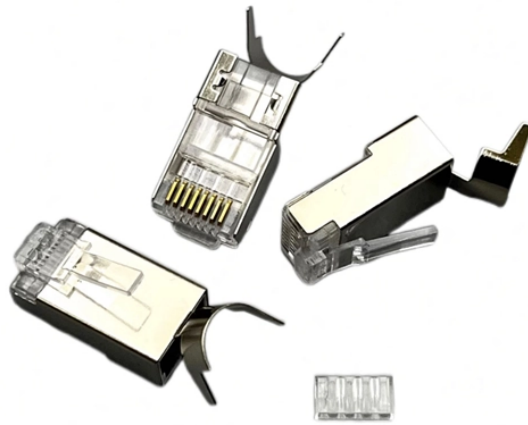

## Liechtenstein Transparent Optical Cable DWDM Cost

Of particular note, the HTF HT6000 series is a compact, high-capacity, and cost-effective OTN optical transmission system. Designed with a CWDM/DWDM universal platform, it supports ...