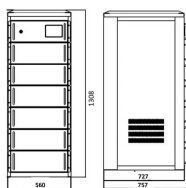

The product is well known as it can enhance the beauty and elegance of the building, widely used to build homes and commercial settings. It is able to undergo ...