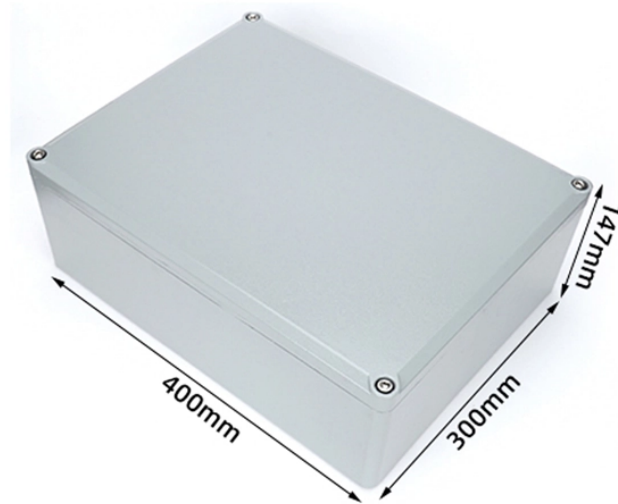

Libyan Imported Fiber Distribution Boxes

Libyan Imported Fiber Distribution Boxes

Global Sources has a full-scale list of wholesale fiber distribution box products at factory prices featured by verified wholesalers & manufacturers from China, India, Korea, and other countries to satisfy all ...

Fiber Optic Distribution Box, 6 Port Wall Mount Enclosure with 6 LC Duplex Adapters, Singlemode, FTTH, IP65 Waterproof Outdoor/Indoor Use - 8.27" x 5.31" x 1.57"

Wholesale fiber optic distribution boxes (FDB/NAP Box) for FTTH deployments. Support 2-48 cores, pre-connected options, and IP65/67 waterproofing. ISO certified factory direct supply. Request our 2026 ...