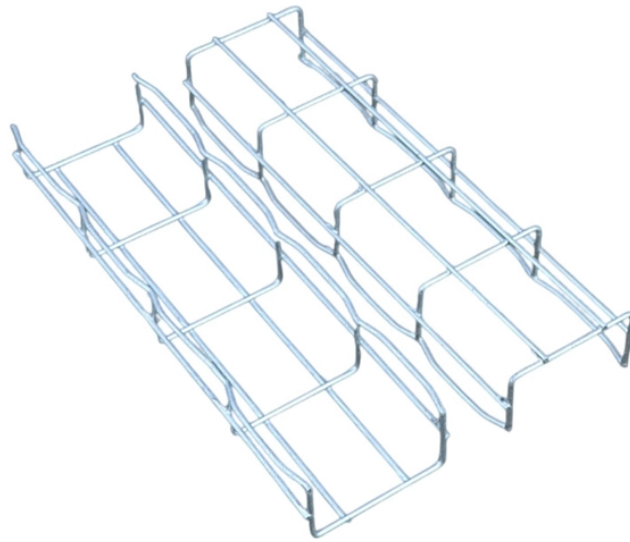

Liangdang Electrical Cable Tray Manufacturer

Liangdang Electrical Cable Tray Manufacturer

This list of top 10 online B2B marketplaces and manufacturers will lead you to find your perfect cable trays based on your business requirements.

We are a one-stop shop for top-notch Electrical Cable Tray in China. Our cable trays are manufactured from robust materials and rigorously tested to ensure they can withstand even the most demanding ...

Our high quality products include cable trunking, cable ladder, perforated cable tray, wire mesh cable tray, the matching accessories and switchgear cabinet, etc.

Manufacturers in China produce a wide variety of cable trays, including ladder trays, perforated trays, and solid bottom trays. These trays are designed to support and manage electrical cables in various ...

The KDM electrical cable trays are highly demanded and appreciated by most customers for their excellent durability, light weight and rust proof coating. What's more, you can take the edge off with ...