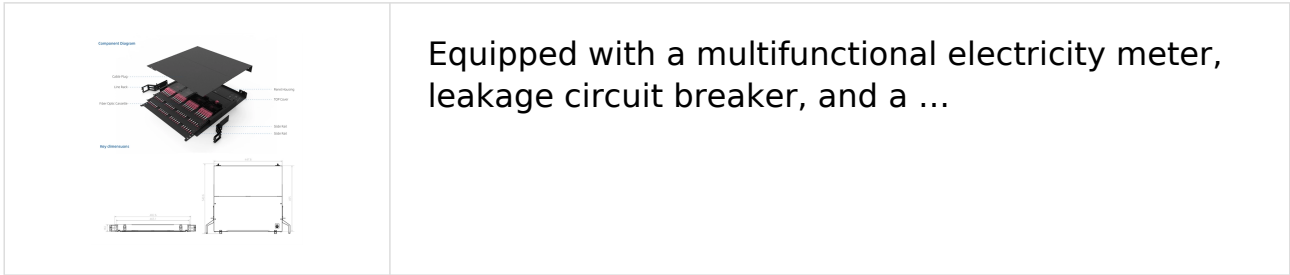

Contact Us

For more information, pricing, or custom network solutions, please contact us:

Website: <https://hashherbcafe.co.za>

Email: hello@hashherbcafe.co.za

Phone: +27 63 814 7295

Address: 15 Galaxy Road, Linbro Business Park, Johannesburg, 2065, South Africa

This document is for informational purposes only. Specifications subject to change without notice.