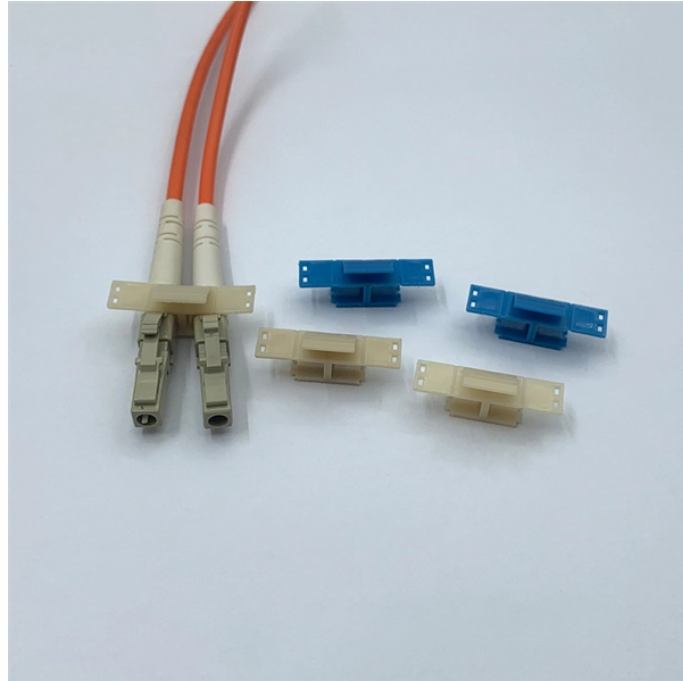

Lebanon Test Cabinet IP54

Lebanon Test Cabinet IP54

Ideal storage for sensitive rack-mounted equipment that needs extra protection from harsh conditions. Perfect for factories, construction areas, warehouses and other areas high in moisture, dust and ...

Find ip54 test equipment for sale at LIB - As a lead manufacturers and suppliers, our standard and customized models of ip54 test equipment can meet different environmental condition. 3 years ...

These test devices are test rooms or cabinets that measure the compliance of products with specific IP (Ingress Protection) ratings. Cabinet-type test devices are particularly used in various applications ...

Box-type water jet test chamber & open-type water jet test device available. Fitted with 2 nozzles of 6.3 mm diameter for IPX5/6K, and 12.5 mm diameter for IPX6.

The tests are carried out by means of a dust chamber with a sealed test cabinet, in which talcum powder is kept in suspension by means of an air steam. The talcum powder must be prepared in such a ...

Add to project list LEGRAND REF. 047547 Hinged glass door - for cabinets - IP54 - width 500 x height 500 mm Compare Add to project list LEGRAND

Install a 32" rugged PC enclosure workstation to protect large computer monitors and PCs from dust, swarf, and collisions in industrial manufacturing. Ensure shopfloor operator performance and ...