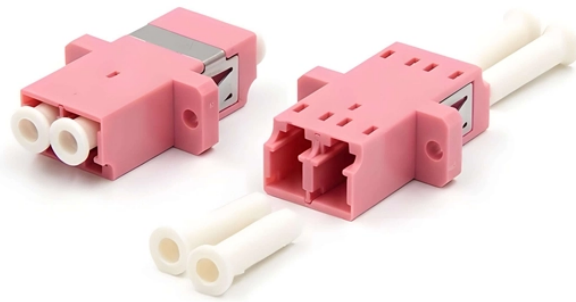

Lebanon DJ Large-Span Cable Tray

Lebanon DJ Large-Span Cable Tray

Cable Trays are designed to meet most requirements of cable and electrical wire installations and comply to local and international standards of fabrications and finishes.

Different from normal cable trays, Large span cable tray has large supporting span with high loading capacities. Large span cable tray is assembled by pultruded FRP profiles.

C-type channel steel Utility tunnel support Switch Cabinet Cable Tray Light weight energy-saving Cable Tray Selection and installation of cable tray C type Cable Tray Cable Ladder Wire mesh Cable tray ...

Cable Support Systems are well designed to provide necessary support for cable trays, cable ladders and trunkings. Cable supports are manufactured according to common standards from high quality ...

We, one of the well-known Cable Trays Manufacturers in Lebanon, offer top-notch trays that keep your electrical system organized and protected. Our durable, high-quality trays come in various sizes and ...

Cable Ladder Trays with outward facing flanges allow complete access within the cable loading area and eliminate the possibility of cable damage from sharp edges within the cable area.

Cable Support Systems are well designed to provide necessary support for cable trays, cable ladders and trunkings. Cable supports are manufactured according to common standards from high quality ...