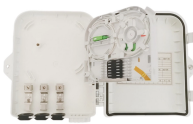

Outdoor electrical wiring might not be the most glamorous part of construction, but it's the backbone of safe, functional, and durable buildings. In a climate as demanding as Saudi Arabia's, ...