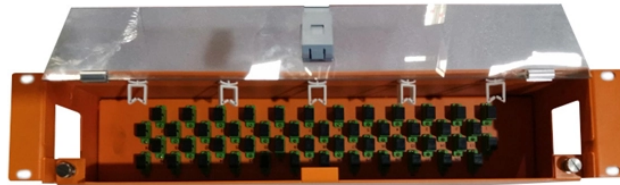

Lc fiber optic patch cord short connector