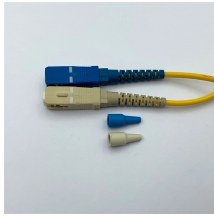

Lauren Conrad, the author, designer and American television personality who gained fame starring on "Laguna Beach" and "The Hills", offers a romantic aesthetic to her fashion line of women's clothing, ...

Find the latest LendingClub Corporation (LC) stock quote, history, news and other vital information to help you with your stock trading and investing.

Contact Us

For more information, pricing, or custom network solutions, please contact us:

Website: <https://hashherbcafe.co.za>

Email: hello@hashherbcafe.co.za

Phone: +27 63 814 7295

Address: 15 Galaxy Road, Linbro Business Park, Johannesburg, 2065, South Africa

This document is for informational purposes only. Specifications subject to change without notice.