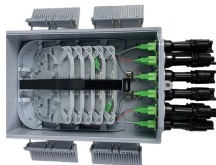

Our LC duplex zipcord fiber optic patch cord offers reliable, high-speed connections for voice, data, or video in data centers, offices, and telecom rooms, with fire-retardant options.

LC patch cords use Lucent Connectors, a form-factor fiber optic cable connector. Fiber LC connectors are reliable and boast high-performance, making them a top choice for high-density connectivity at a ...