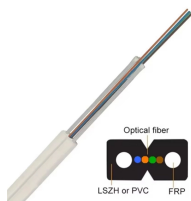

LC-LC Duplex Female-Female Fiber Coupler. This can be used for either multimode or singlemode applications.

MODEL NUMBER: N455-000-BL-KJ This coupler links two fiber optic cables with LC connectors for duplex or simplex cable assemblies in a faceplate or keystone panel.

LC KEYSTONE COUPLER: LC to LC Coupler features a compact design with removable Keystone Jack; Join two LC fiber cables or extend fiber connectivity in ...

LCUPC Fiber Adapters are Pre-Cleaned & Extend LCUPC Optical Cables. Connects SM Simplex or Duplex Cables. Need help?

This duplex module snaps into standard keystone wall plates, blank patch panels, adapter plates, and ICC multimedia outlets, making it suitable for desktop fiber drops and rack installations.

Use this Blue LC Duplex Coupler with no Flange to pair two LC duplex patch cables together in either a standalone configuration or inside of a fiber patch panel.

LC-LC Duplex Female-Female Fiber Coupler. This can ...

This coupler provides a simple and easy way to link together two fiber optic cables with LC connectors. Can be used with duplex or simplex cable assemblies.