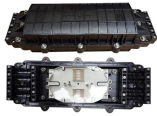

Lc duplex fiber coupler

Lc duplex fiber coupler

L-com's simplex and duplex plastic LC couplers are designed for mounting in panels with rectangular cutouts. These adapters feature bronze or ceramic alignment sleeves which provide precision mating ...

Reliable LC Coupling: LC to LC coupler joins two duplex multimode fiber patch cables with low-profile LC connectors. Protective caps on the adapter prevent dust and debris from entering the LC fiber ...

LC-LC Duplex Female-Female Fiber Coupler. This can be used for either multimode or singlemode applications.

MODEL NUMBER: N455-000-BL-KJ This coupler links two fiber optic cables with LC connectors for duplex or simplex cable assemblies in a faceplate or keystone panel.

LC KEYSTONE COUPLER: LC to LC Coupler features a compact design with removable Keystone Jack; Join two LC fiber cables or extend fiber connectivity in ...

LCUPC Fiber Adapters are Pre-Cleaned & Extend LCUPC Optical Cables. Connects SM Simplex or Duplex Cables. Need help?