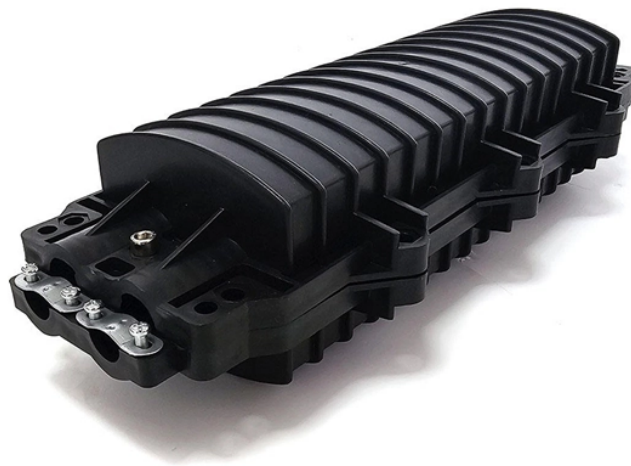

Lbx type distribution box

Lbx type distribution box

A commonly used distribution box contains doorbells, earth leakage devices, timers, or contact breakers. However, the distribution boxes have several sizes and designs suitable for ...

Two provided with box. One set provided with box. Dimensions are shown in mm (in.). (1) Replace x with 1 [1 m (3.28 ft)], 2 [2 m (6.56 ft)], 3 [3 m (9.84 ft)], 5 [5 m (16.40 ft)], or 10 [10 m (32.81 ft)] for standard ...