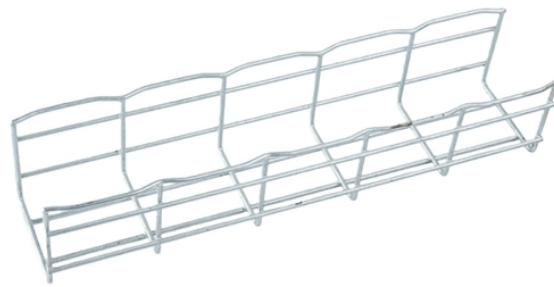

Latvian Tray Cable Tray Prices

Latvian Tray Cable Tray Prices

By purchasing Cable tray LogiLink ORCC01G in Latvia through AiO.lv, you receive not only a modern product with official manufacturer support, but also the assurance of quality service, regardless of ...

Mesh cable trays Best Match Name Price Newest in stock first 292 items VAT included Top Sale -12% (0)

As one of the foremost Cable Tray Exporters and Suppliers in Latvia, we offer our complete range at competitive market prices. Send us your enquiry to know more.

Wire Mesh Cable Tray is often a cost-effective solution compared to other materials. It is relatively affordable, especially when considering its durability and long lifespan. Additionally, wire mesh ...

Cable trays are a type of cable management system used to support and organize electrical cables and wires in commercial, industrial, and residential settings.

This report analyzes the Latvian plastic cable trays and ducts market and its size, structure, production, prices, and trade. Visit to learn more.