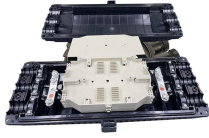

Add to bag KOPOS Cable trunking EKE 100X60_HD 98x61mm 2m white SKU: 367314301 Cable trunking KOPOS EKE 100X60_HD 98x61mm 2m PVC IP20 White In stock € 21.82 Add to bag

Robust wire mesh tray system — including Standard, C-Mesh, G-Mesh, Z-Mesh, Mini Mesh and CLX³ Smart variants. Performa range mesh tray catalogue with full technical specifications. Complete ...