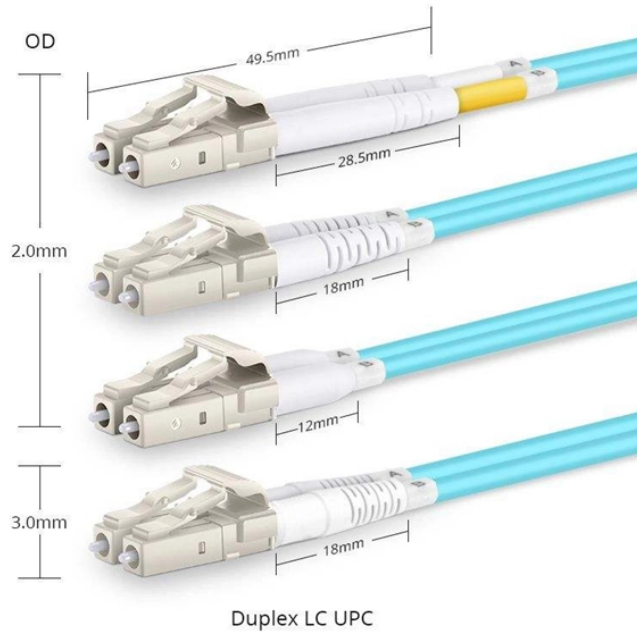

## Latvian Fiber Optic Distribution Box 24 Cores

## Latvian Fiber Optic Distribution Box 24 Cores

OTRANS is a leading fiber optic distribution box manufacturer. We offer a wide range of 1-24 core FDB boxes and ODF cabinets for indoor/outdoor FTTX deployment. Durable, IP65 rated, and easy to ...

24 Core fiber optic distribution box is able to hold up to 24 subscribers. It is used as a termination point for the feeder cable to connect with drop cable in FTTx network system. It integrates fiber splicing, ...

The 24 ports optical fiber cable distribution box is capable of housing 24 sc or 12 lc duplex adapters, supporting max 24 cores termination. It can accommodate two incoming cables and 24 drop cable, ...